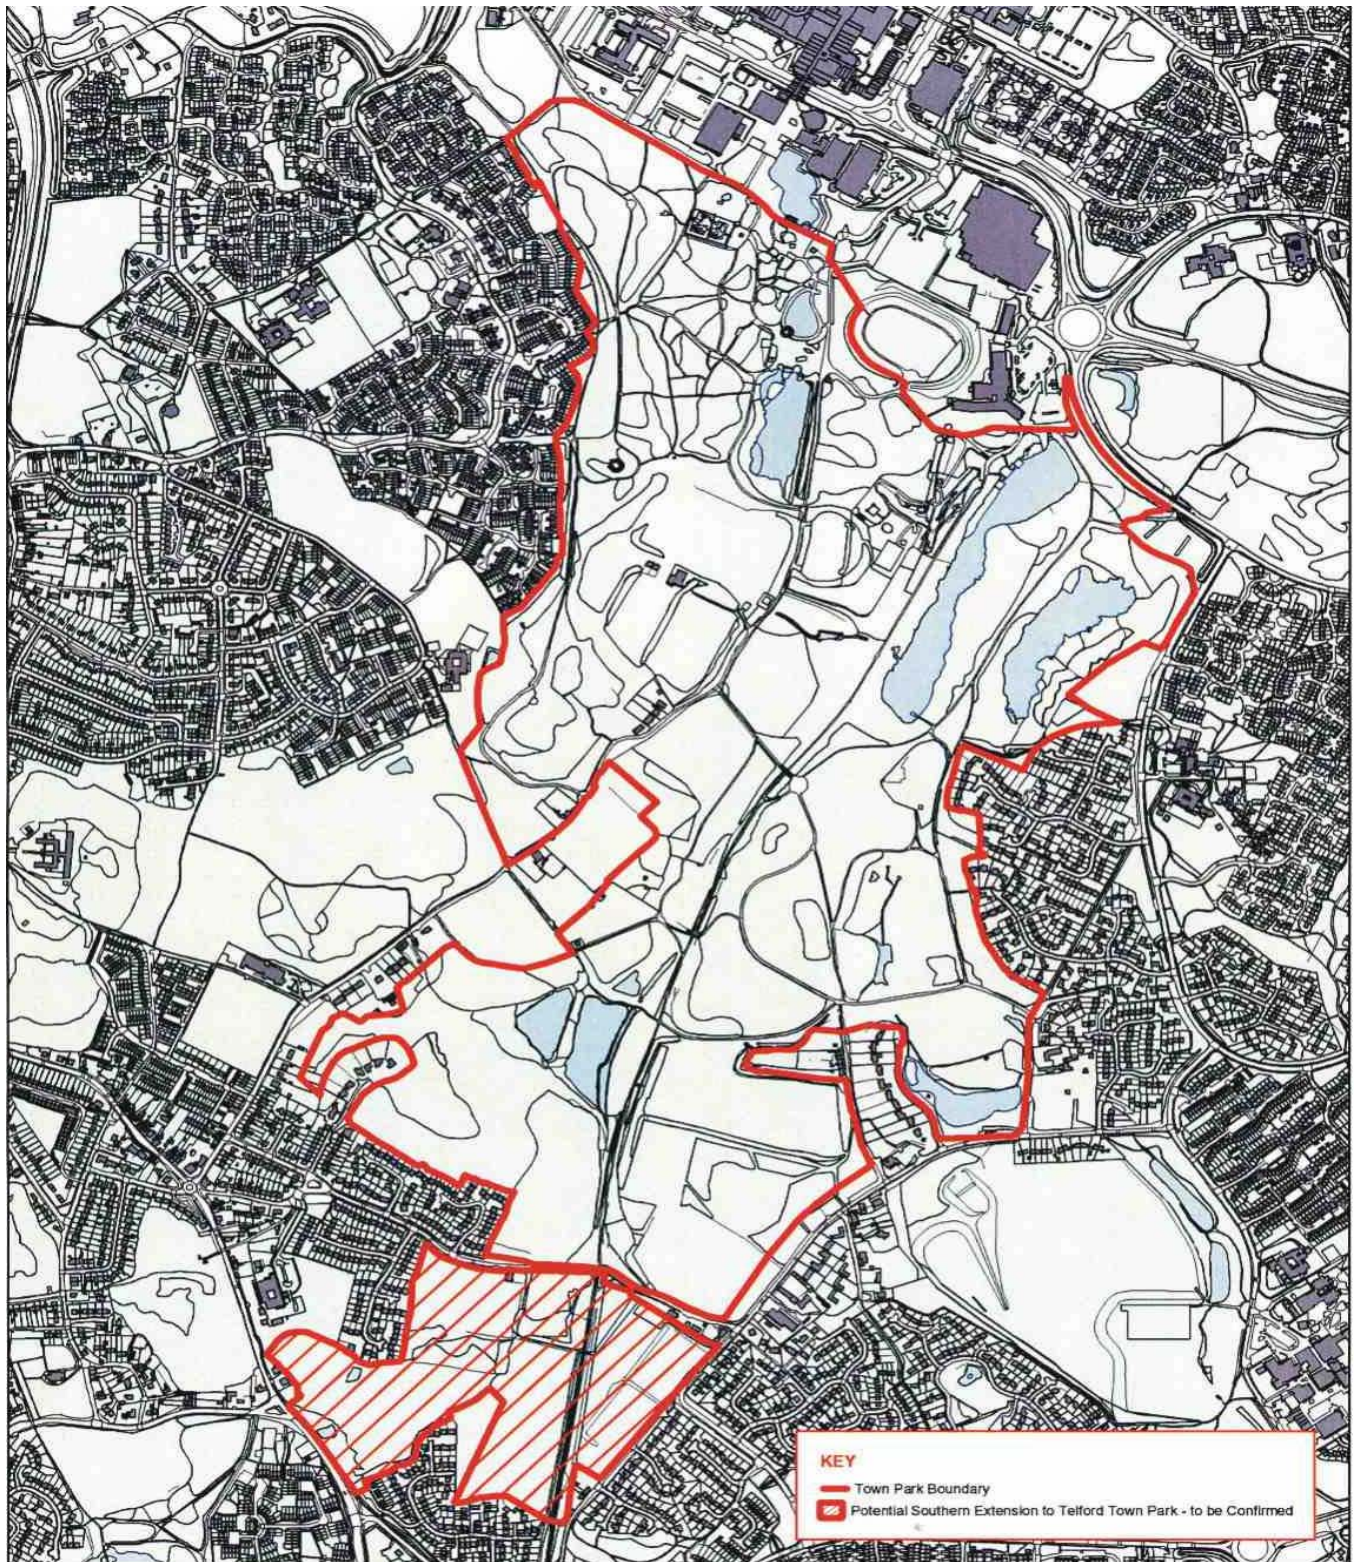

# Appendix 5 – Town Park Boundary Map

 <p><b>Borough of Telford &amp; Wrekin</b> Environment &amp; Regeneration Darby House PO Box 212 Telford TF3 4LB +44 (0)1952 202537</p>	<p><b>Title: Telford Town Park</b></p>		
	<p>Scale: <b>1:10,521</b></p>	<p>Drawn By:</p>	
<p><small>Reproduced from the Ordnance Survey Mapping with the permission of the Controller of Her Majesty's Stationary Office Crown Copyright. Unauthorised reproduction infringes Crown Copyright and may lead to prosecution or Civil Proceedings. Borough of Telford &amp; Wrekin Licence No. 100019694 Date 2005</small></p>			