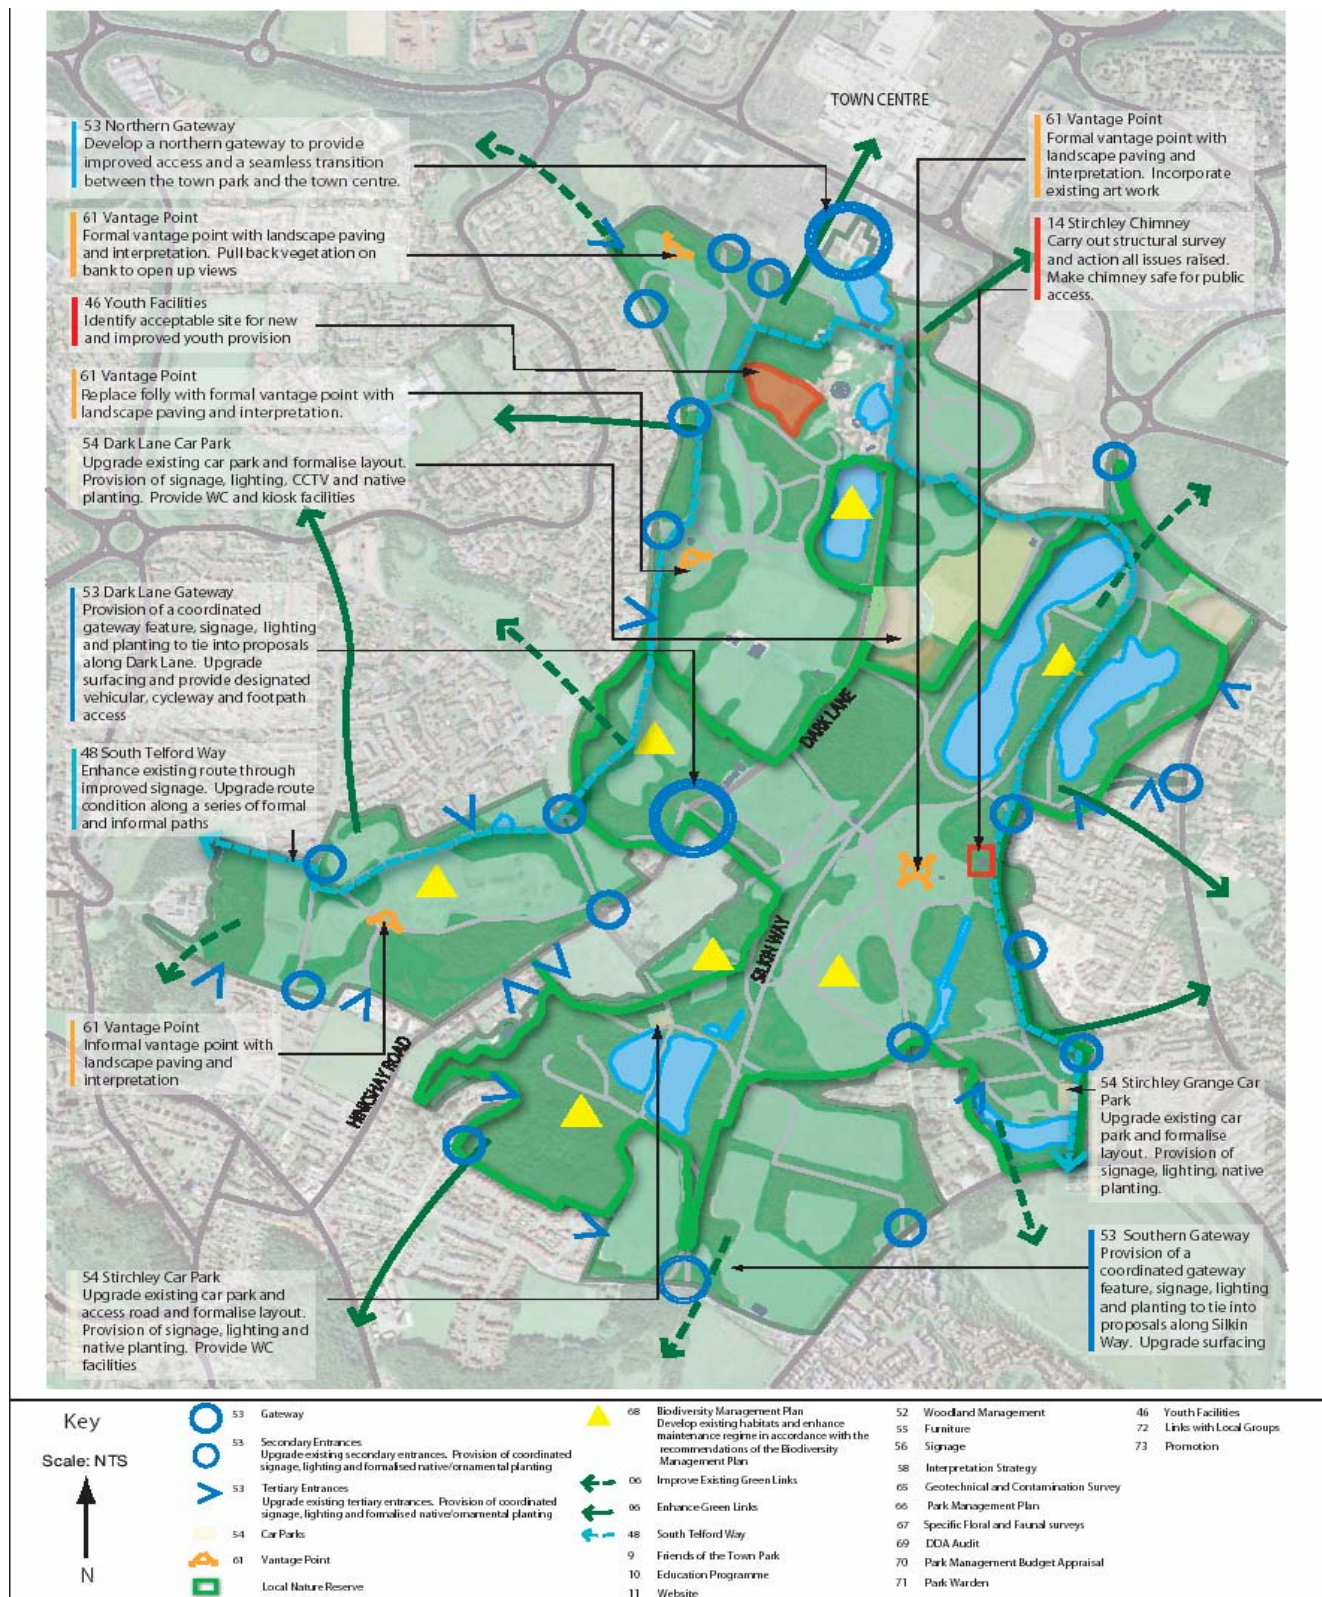

# Appendix 3 – Baseline Infrastructure Map

TELFORD TOWN PARK Strategic Framework : Projects  
Baseline Infrastructure

Figure 4.1